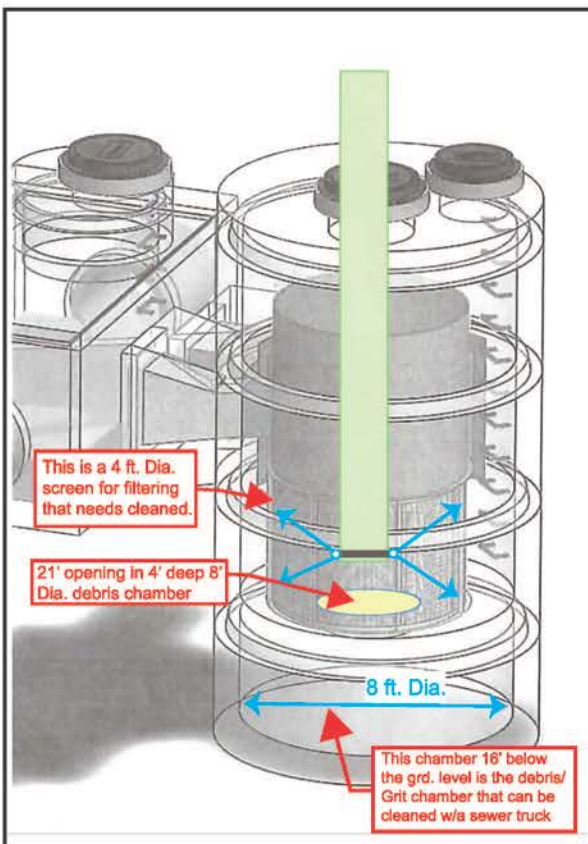

Introducing
Soil Surgeon Inc.
Storm Drain Separator Cleaner

X2

**Clean quickly,
efficiently and
safely eliminating
extra man hours**

**Now clean storm drain walls,
filter screens and basin bottom
using one tool in minutes**

- **Jets bore upward & outward for easy cleaning**
- **No man entry needed**
- **No awkward spray wand**

**For More Information and
a Free Video Demonstration:**

COE EQUIPMENT, INC.
5953 Cherry Street
Rochester, Illinois 62563
(217) 498-7200
www.coe-equipment.com